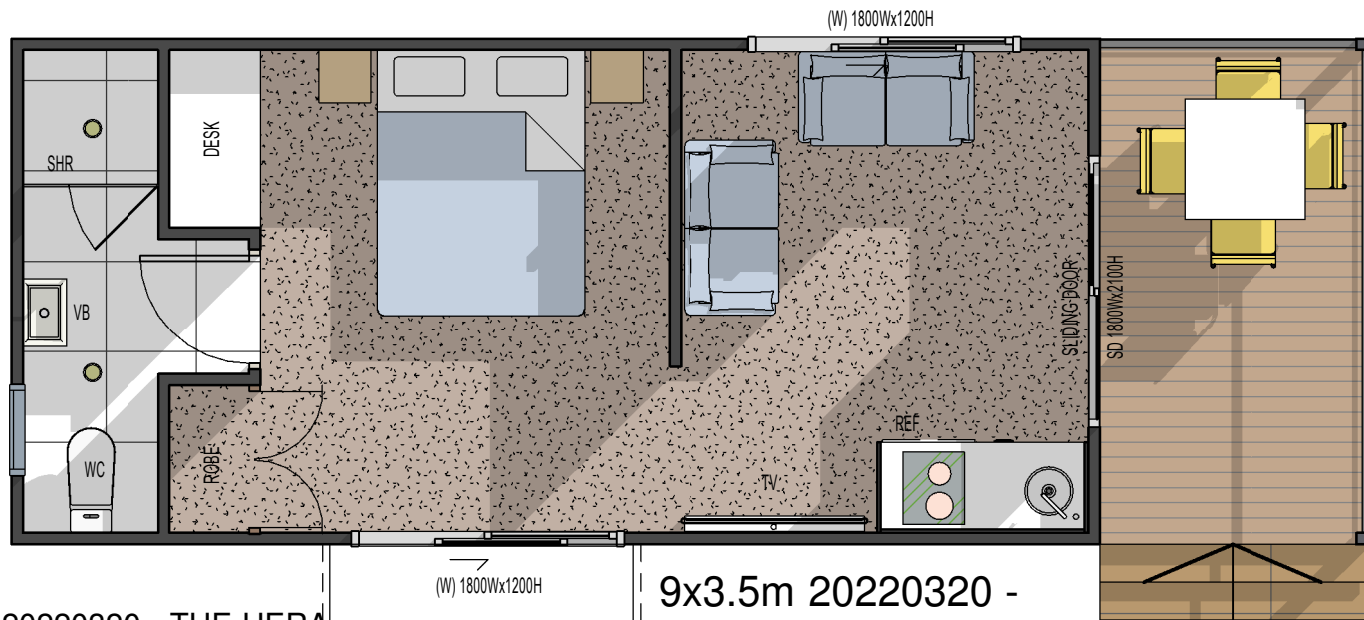

Elevation 9x3.5m T2 opt1

1 : 50

Ground Floor 9x3.5m 20220320 - THE HERA

1 : 50

\$57,900 + GST